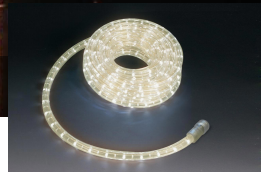

LED Rope Light 36

Successor: 248-206

248-028

LED45M-H-230VWW

Description

Rope Light 36

Rope Light 36 consists of points of LED light of various colors arranged together and molded into a flexible PVC tube rope. This rope light is available in lengths of 45 m and 44 m. Each segment (1.5 m or 2 m) shines with 54 or 72 patented LEDs. Rope Light 36 stands out for its enormous luminosity. Thanks to the patented QuickFix® system, several rope lights can be easily joined together. The LEDs are available in various colors.

Rope Light 30

Rope Light 30 consists of points of LED light of various colors arranged together and moulded into a flexible PVC tube rope. This rope light is available in a length of 45m. Each 1m-segment shines with 30 patented LEDs. Thanks to the patented QuickFix® system, several rope lights can be easily joined together. The LEDs are available in various colors.

Rope Light 24

Rope Light 24 consists of points of LED light of various colors arranged together and molded into a flexible PVC tube rope. This rope light is available in a length of 45m. Each segment (2.5 m or 3 m) shines with 60 or 72 patented LEDs. Rope Light 24 is the lower-cost version of rope lights offering the same high quality. Thanks to the patented QuickFix® system, several rope lights can be easily joined together. The LEDs are available in various colours.

Decoration solutions

Rope lights are perfectly suited for the decoration of facades, roofs and contours, as well as for indirect illumination and the creation of motifs.

Dimensions

 LED warm white (1620 LED)