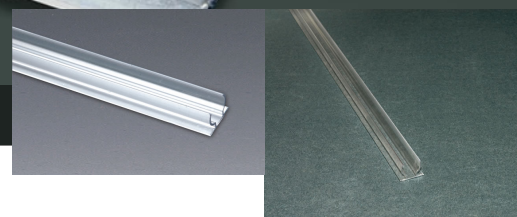

## Rope Light Track PET

Predecessor: 244-009

**244-259**

### Description

Rope Lights offer a myriad of decorative options thanks to special accessories. Aluminium and PVC mounting rails as well as various extension pieces and QuickFix™ adapters allow Rope Lights to be used to set the perfect scene for almost every shape and size. All products from the Accessories range are compatible with all rope light models.

### Product data

Size (L-W-H): 150 x 1.5 x 1.5 cm  
Connectable: no