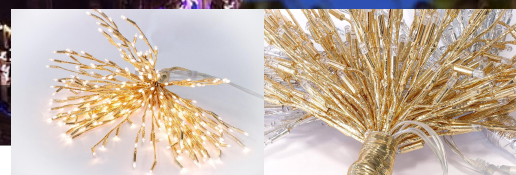

LED Glamour Bouquet Lite 288

Predecessor: 028-142

029-142

LEDGL-0836-288-36VAU-WW

Description

Product description

Our LED Glamour Bouquet Lite is available in the sizes of Ø30 cm x 15 cm and Ø50 cm x 25 cm. LED Glamour Bouquet Lite features points of light fixed directly to the light cable. By means of the design protected QuickFix™ system, several chains may be connected together with no problems. The power supply for all the 36V light strings to be connected is provided by a central transformer. The number of lights which may be connected up is governed both by the rating of the transformer selected and the maximum length of a decoration string. LED Glamour Bouquet Lite comes with 144 or 288 shining points of LED light according to product.

Decorations solutions

LED Glamour Bouquet Lite with their myriad tiny points of light give the observer a lively, fun and atmospheric impression. This professional light is perfectly suited for window frames and decorations, e.g. gables and balconies. The LEDs are available in the colors brilliant white and warm white.

Product data

LED LED warm white (288 LED)
gold

Length: 25 cm
Diameter: 50 cm
Number of segments: 1
Lamps per segment: 288
Length per segment: 0.50 m
Watt/segment: 13 W
Watt: 13 W, 13 VA
Mains voltage: 36 V DC
Operating voltage: 36 V DC
Operating mode: Power supply
Connectable: yes
Number of connectable: 5