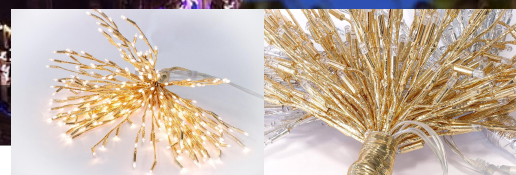

# LED Glamour Bouquet Lite 144

Predecessor: 028-120

**029-120**

LEDGL-0818-144-36VAU-WW

### Product description

Our LED Glamour Bouquet Lite is available in the sizes of Ø30 cm x 15 cm and Ø50 cm x 25 cm. LED Glamour Bouquet Lite features points of light fixed directly to the light cable. By means of the design protected QuickFix™ system, several chains may be connected together with no problems. The power supply for all the 36V light strings to be connected is provided by a central transformer. The number of lights which may be connected up is governed both by the rating of the transformer selected and the maximum length of a decoration string. LED Glamour Bouquet Lite comes with 144 or 288 shining points of LED light according to product.

### Decorations solutions

LED Glamour Bouquet Lite with their myriad tiny points of light give the observer a lively, fun and atmospheric impression. This professional light is perfectly suited for window frames and decorations, e.g. gables and balconies. The LEDs are available in the colors brilliant white and warm white.

## Product data

**LED** LED warm white ( 144 LED )  
gold

Length: 30 cm  
Diameter: 15 cm  
Number of segments: 1  
Lamps per segment: 144  
Length per segment: 0.30 m  
Watt/segment: 6.5 W  
Watt: 6.5 W, 6.5 VA  
Mains voltage: 36 V DC  
Operating voltage: 36 V DC  
Operating mode: Power supply  
Connectable: yes  
Number of connectable: 11