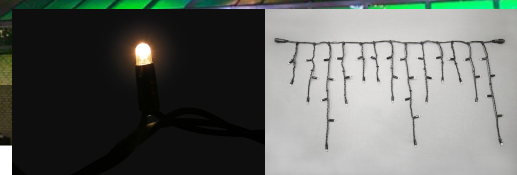

LED Ice Lite® 80 36V

Predecessor: 028-118

029-118

LEDIPL-40-50-80-36VSW-WW

Description

Product description

Our LED Ice Lite® is also available as a 36-volt low voltage product. The main support cable consists of two segments, each 1m long. Light strings of unequal length are attached to it at a 90° angle, creating the shape of an icicle formation. By means of the design protected QuickFix™ System, multiple strings may be connected together without problems. The power supply for all the 36V products connected together is provided by a central transformer. The number of icicle light curtains that may be connected up is governed by the choice of transformer. Ice Lite® shines with 80 patented points of LED light. The segments, in the shape of an icicle formation, are available in lengths of 0.5m. Whilst individual strings cannot be replaced, each segment can be exchanged for a new one without problem.

Decoration solutions

The appeal of Ice Lites® lies in their irregular appearance, resembling that of an icicle formation. The effect is relaxed, delicate, informal and yet graceful, firmly emphasizing an individual charm. This professional solution for light curtains is perfectly suited for gable, balcony and façade decorations, and brings a sparkle to entrances, windows and porch roofs. The LEDs are available in the colors brilliant white and warm white.

Product data

-  LED warm white (80 LED)
-  black

Size (L-W-H): 200 x 0 x 50 cm
 Number of segments: 2
 Lamps per segment: 40
 Length per segment: 1.00 m
 Watt/segment: 1.5 W
 Watt: 3 W, 3 VA
 Mains voltage: 36 V DC
 Operating voltage: 36 V DC
 Operating mode: Power supply
 Connectable: yes
 Number of connectable: 22