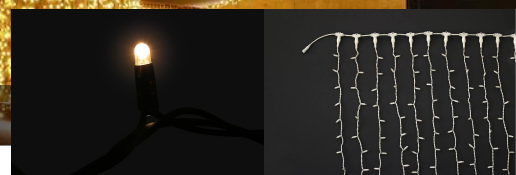

Sparestring

Predecessor: 014-467

019-905

Description

Product description

The main support cable consists of several segments; according to the product chosen, these are either 1m or 1.5m in length. Light strings of unequal length are attached to it at a 90° angle, creating the shape of an icicle formation. By means of the design protected QuickFix™ system, multiple strings may be joined together without problems - dependent again on the exact model, 10 to 20 units can be connected. The individual strings shine with a choice of 114, 174 or 304 patented points of LED light. The strings of each icicle formation are available in the lengths 0.5m, 0.9m and 1.5m. Whilst individual strings cannot be replaced, the segments are easily interchangeable.

Decoration solutions

The appeal of Ice Lites® lies in their irregular appearance, resembling that of an icicle formation. The effect is relaxed, delicate, informal and yet graceful, firmly emphasizing the individual charm of your building. The LEDs are available in various colors. Ice Lites® are ideal for gable and facade decorations, well suited for the creation of motifs in combination with other products (e.g. Ice Drops or Snowball), and embellish whole streets with the aid of steel cables.

Product data

 LED warm white (15 LED)

 white

Length: 1.50 m
 Number of segments: 1
 Lamps per segment: 15
 Length per segment: 1.50 m
 Watt/segment: 1.95 W
 Watt: 1.95 W
 Mains voltage: 220-240 V AC 50-60Hz
 Operating voltage: 220-240 V AC 50-60Hz
 Operating mode:
 Connectable: yes