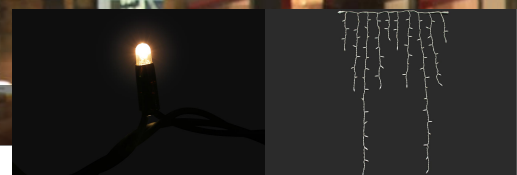

LED Giant Ice Lite® 304

Predecessor: 018-346

019-346

LEDIPLR-76-150-304-230VWH-WW

Description

Product description

The main support cable consists of several segments; according to the product chosen, these are either 1m or 1.5m in length. Light strings of unequal length are attached to it at a 90° angle, creating the shape of an icicle formation. By means of the design protected QuickFix™ system, multiple strings may be joined together without problems - dependent again on the exact model, 10 to 20 units can be connected. The individual strings shine with a choice of 114, 174 or 304 patented points of LED light. The strings of each icicle formation are available in the lengths 0.5m, 0.9m and 1.5m. Whilst individual strings cannot be replaced, the segments are easily interchangeable.

Decoration solutions

The appeal of Ice Lites® lies in their irregular appearance, resembling that of an icicle formation. The effect is relaxed, delicate, informal and yet graceful, firmly emphasizing the individual charm of your building. The LEDs are available in various colors. Ice Lites® are ideal for gable and facade decorations, well suited for the creation of motifs in combination with other products (e.g. Ice Drops or Snowball), and embellish whole streets with the aid of steel cables.

Product data

 LED warm white (304 LED)

 white

Size (L-W-H): 400 x 150 x 0 cm
 Number of segments: 4
 Lamps per segment: 76
 Length per segment: 1.00 m
 Watt/segment: 3.5 W
 Watt: 14 W, 14 VA
 Max. Wattage: 364 W
 Mains voltage: 220-240 V AC 50-60Hz
 Operating voltage: 220-240 V AC 50-60Hz
 Operating mode: Power supply
 Connectable: yes
 Number of connectable: 26