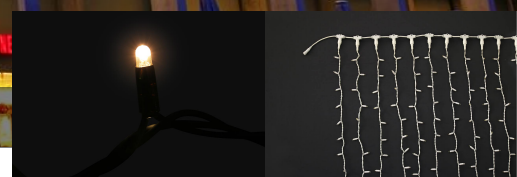

## Sparestring

Successor: 019-919  
014-469

### Description

Its special form means the Golf Ball has more surface area than standard LED light sources and therefore also emits more light. The Golf Ball offers outstanding performance for the price. Its casing is made of matt or clear polycarbonate, making it extremely tough and durable. The base's new conical shape is particularly well-suited to the insulation rings of varying market-standard sockets. For this reason, the Golf Ball is ideally suited for indoor and outdoor use.

### Product data

-  LED warm white ( 60 LED )
-  white

Length: 6.00 m  
 Number of segments: 1  
 Lamps per segment: 60  
 Length per segment: 6.00 m  
 Watt/segment: 4.25 W  
 Watt: 4.25 W  
 Mains voltage: 220-240 V AC 50-60Hz  
 Operating voltage: 220-240 V AC 50-60Hz  
 Operating mode:  
 Connectable: yes