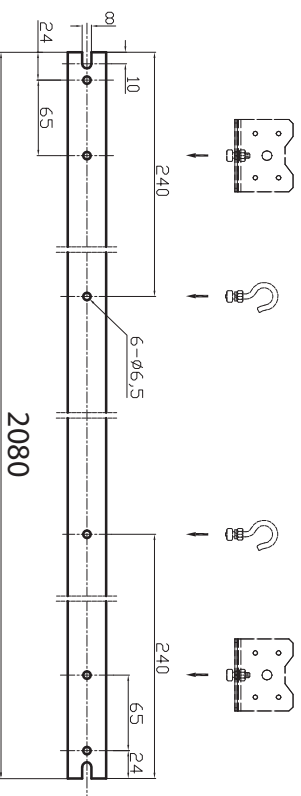

Mounting Track - Item Nr. 014-855

Mounting Track (5:1)

Pin - Item Nr. 015-367

Pin (5:1)

New pin L = 26,9mm

## ACCESSORIES

- |                        |         |        |
|------------------------|---------|--------|
| 1. Plastics bolt       | 24      | PCS    |
| 2. Hook                | 2       | sets   |
| 3. Nylon Tie stripe    | 3x120   | 24 PCS |
|                        | 4x150   | 2 PCS  |
| 4. Aluminum stick      | Ø8 2080 | 1 PCS  |
| 5. L-Fixture with nuts | 2       | sets   |

Notice:

014-855

Aluminum track for Drape Light

Approve	Design
Auditing	Proof