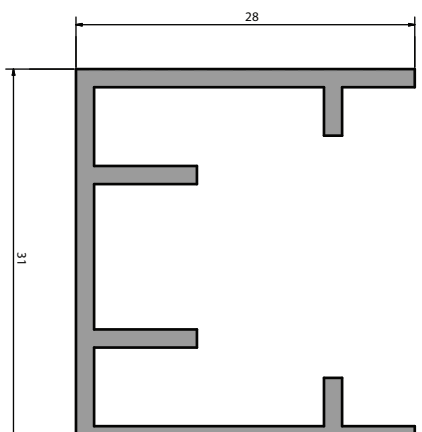

Mounting Track - Item Nr. 014-855

Mounting Track (5:1)

Pin - Item Nr. 015-367

Pin (5:1)

New pin L = 26,9mm

## ACCESSORIES

- |                        |         |        |
|------------------------|---------|--------|
| 1. Plastics bolt       | 24      | PCS    |
| 2. Hook                | 2       | sets   |
| 3. Nylon Tie stripe    | 3x120   | 24 PCS |
|                        | 4x150   | 2 PCS  |
| 4. Aluminum stick      | Ø8 2080 | 1 PCS  |
| 5. L-Fixture with nuts | 2       | sets   |